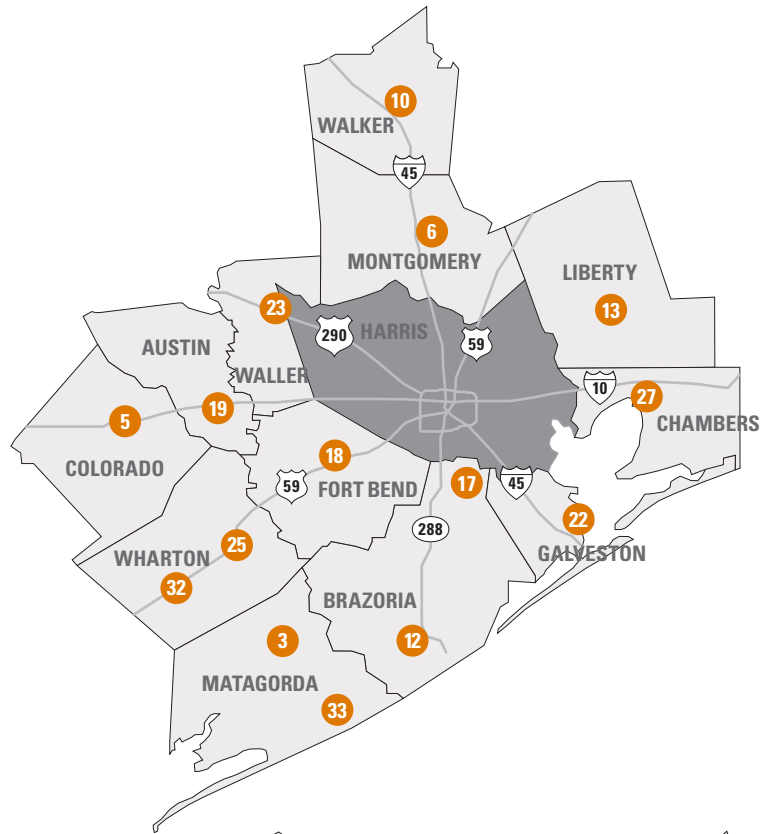

CAREER OFFICE LOCATIONS MAP

FULL-TIME OFFICES

- 1 Acres Homes
- 2 Astrodome
- 3 Bay City
- 4 Baytown
- 5 Columbus
- 6 Conroe
- 7 Cypress Station
- 8 East End
- 9 Humble
- 10 Huntsville
- 11 Katy
- 12 Lake Jackson
- 13 Liberty
- 14 Northeast
- 15 Northline
- 16 Northshore
- 17 Pearland
- 18 Rosenberg
- 19 Sealy
- 20 Southeast
- 21 Southwest
- 22 Texas City
- 23 Waller
- 24 Westheimer
- 25 Wharton
- 26 Willowbrook