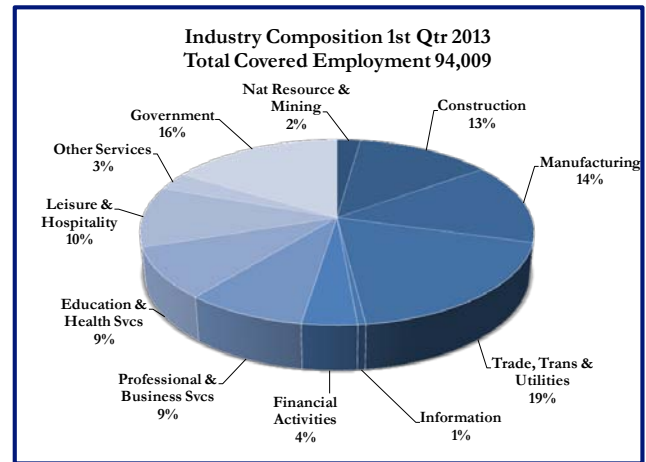

Per Capita Personal Income (2012)

$40,351 ranking 91st in the State and was 95 percent of the State average, $42,638. The compound annual growth rate over the past 10 years was 3.5 percent as compared to 3.8 percent for the State and 3.2 percent for the nation.

Total Personal Income (2012)

$13,104,592,000 ranking 15th in the State with a compound annual growth rate over the past 10 years of 6.1 percent as compared to 5.7 percent for the State and 4.1 percent for the nation.

Median Household Income (2012)

$68,008

Major Employers

Alvin ISD
Brazosport ISD
Brazoria County
Gulf States Inc
Industrial Specialists Inc
Infinity Construction Services
Pearland ISD
Texas Department of Criminal Justice
The Dow Chemical Co
The Kroger Co
Wal-Mart Associates

Size Class of Employers (2012)

<u>Employers per Firm</u>	<u>Number of Firms</u>
Total	4,993
1-19	4,285
20-99	608
100-499	94
>499	9

Data Sources: U.S. Census Bureau, Bureau of Economic Analysis, and Texas Workforce Commission

*Hispanic Persons are of Mexican, Puerto Rican, Cuban or South American or some other Spanish Origin.

Race Statistics of the Population 2010

Total Population	313,166	100.0%
White, Not Hispanic	166,674	53.2%
Black or African American, Not Hispanic	36,880	11.8%
American Indian, Not Hispanic	1,071	0.3%
Asian, Not Hispanic	17,013	5.4%
Some other Race, Not Hispanic	472	0.2%
Two or More Races, Not Hispanic	4,413	1.4%
Hispanic or Latino (of any race)*	86,643	27.7%