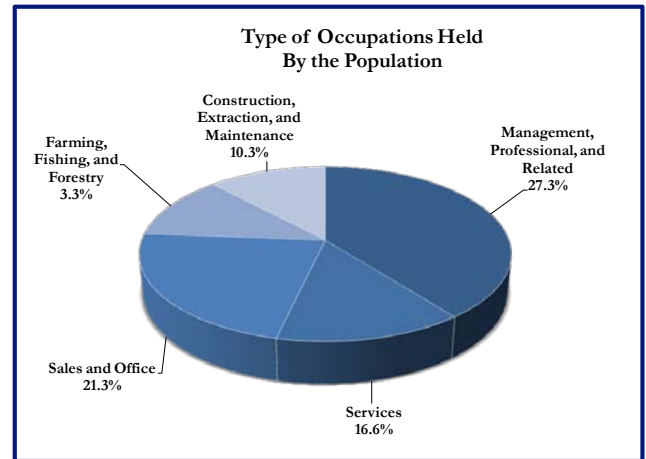

Per Capita Personal Income (2012)

$40,351 ranking 91st in the State and was 95 percent of the State average, $42,638. The compound annual growth rate over the past 10 years was 3.5 percent as compared to 3.8 percent for the State and 3.2 percent for the nation.

Total Personal Income (2012)

$13,104,592,000 ranking 15th in the State with a compound annual growth rate over the past 10 years of 6.1 percent as compared to 5.7 percent for the State and 4.1 percent for the nation.

Median Household Income (2012)

$68,008

Major Employers

Alvin ISD
Brazosport ISD
Brazoria County
Gulf States Inc
Industrial Specialists Inc
Infinity Construction Services
Pearland ISD
Texas Department of Criminal Justice
The Dow Chemical Co
The Kroger Co
Wal-Mart Associates

Size Class of Employers (2012)

<u>Employers per Firm</u>	<u>Number of Firms</u>
Total	4,993
1-19	4,285
20-99	608
100-499	94
>499	9

Data Sources: U.S. Census Bureau, Bureau of Economic Analysis, and Texas Workforce Commission

*Hispanic Persons are of Mexican, Puerto Rican, Cuban or South American or some other Spanish Origin.

Race Statistics of the Population 2010

Total Population	313,166	100.0%
White, Not Hispanic	166,674	53.2%
Black or African American, Not Hispanic	36,880	11.8%
American Indian, Not Hispanic	1,071	0.3%
Asian, Not Hispanic	17,013	5.4%
Some other Race, Not Hispanic	472	0.2%
Two or More Races, Not Hispanic	4,413	1.4%
Hispanic or Latino (of any race)*	86,643	27.7%