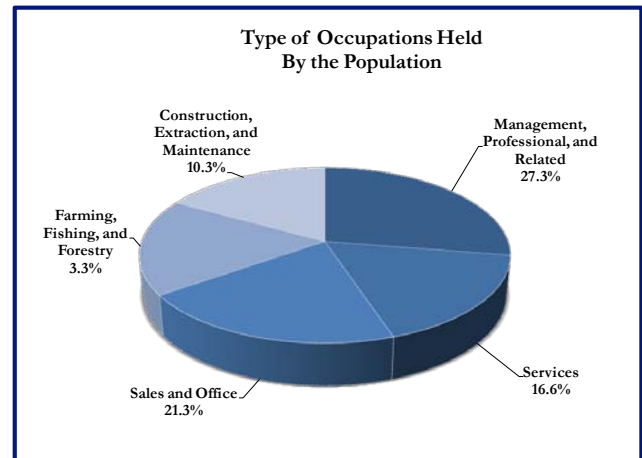

Size Class of Employers (2012)

<u>Employers per Firm</u>	<u>Number of Firms</u>
Total	950
1-19	834
20-99	96
100-499	19
>499	1

Race Statistics of the Population 2010

Total Population	41,280	100.0%
White, Not Hispanic	19,681	47.7%
Black or African American, Not Hispanic	5,668	13.7%
American Indian, Not Hispanic	64	0.2%
Asian, Not Hispanic	154	0.4%
Some other Race, Not Hispanic	26	0.1%
Two or More Races, Not Hispanic	242	0.6%
Hispanic or Latino (of any race)*	15,445	37.4%

Data Source: U.S. Census Bureau, Bureau of Economic Analysis, and Texas Workforce Commission

*Hispanic Persons are of Mexican, Puerto Rican, Cuban or South American or some other Spanish Origin.