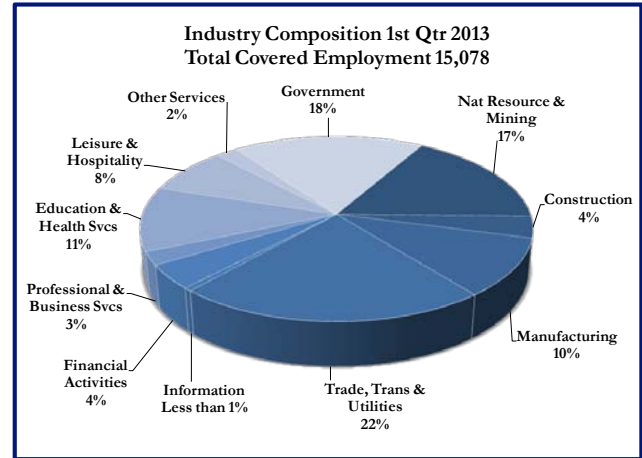

Wharton County Profile

Wharton County is located in East Central Texas and is one of 13 counties in the Gulf Coast Region. Wharton County's 2013 population estimate was 41,216. Wharton is the county seat. Other towns include El Campo and East Bernard. The Trade, Services, Manufacturing, Agriculture, Local Government and Manufacturing Sectors fuel county employment. Wharton County is one of the leading rice-producing counties in Texas. The average unemployment rate in Wharton County for 2013 was 6.0 percent.

Per Capita Personal Income (2012)

$37,750 ranking 119th in the State and was 89 percent of the State average, $42,638. The compound annual growth rate over the past 10 years was 4.3 percent as compared to 3.8 percent for the State and 3.2 percent for the nation.

Total Personal Income (2012)

$1,558,501,000 ranking 73rd in the State with a compound annual growth rate over the past 10 years of 4.4 percent as compared to 5.7 percent for the State and 4.1 percent for the nation.

Median Household Income (2012)

$40,998

Major Employers

Cardell Cabinets
El Campo ISD
Greenleaf Nursery Co Inc
Leedo Manufacturing Company Inc
Nan Ya Plastics Corp
Signature Gulf Coast Hospital
Texas Home Health of America Inc
Wal-Mart
Wharton County Junior College
Wharton ISD