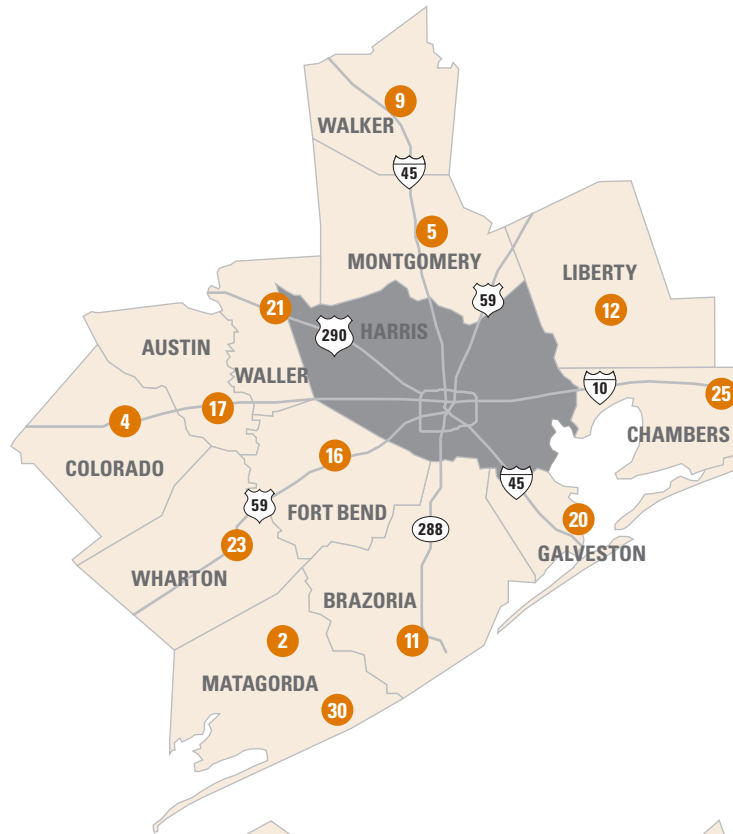

419 Dowling Street
Houston, TX 77003
713.222.2220
Tuesday and Thursday
8:30am – 11:30am

CAREER OFFICE LOCATIONS MAP

FULL-TIME OFFICES

- 1 Astrodome
- 2 Bay City
- 3 Baytown
- 4 Columbus
- 5 Conroe
- 6 Cypress Station
- 7 East End
- 8 Humble
- 9 Huntsville
- 10 Katy Mills
- 11 Lake Jackson
- 12 Liberty
- 13 Northeast
- 14 Northline
- 15 Northshore
- 16 Rosenberg
- 17 Sealy
- 18 Southeast
- 19 Southwest
- 20 Texas City
- 21 Waller
- 22 Westheimer
- 23 Wharton
- 24 Willowbrook