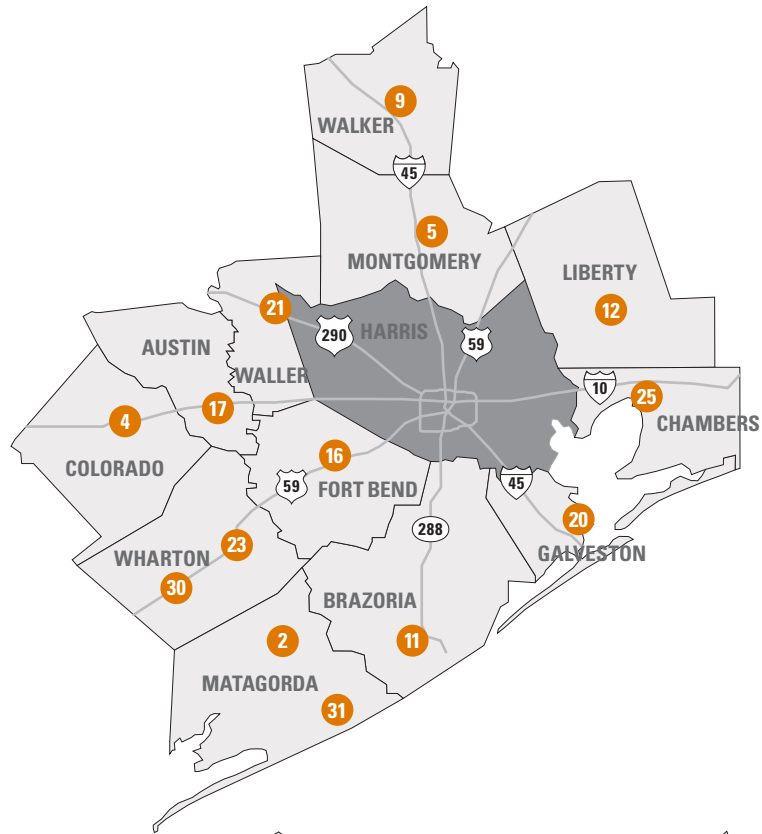

## FULL-TIME OFFICES

- 1 Astrodome
- 2 Bay City
- 3 Baytown
- 4 Columbus
- 5 Conroe
- 6 Cypress Station
- 7 East End
- 8 Humble
- 9 Huntsville
- 10 Katy
- 11 Lake Jackson
- 12 Liberty
- 13 Northeast
- 14 Northline
- 15 Northshore
- 16 Rosenberg
- 17 Sealy
- 18 Southeast
- 19 Southwest
- 20 Texas City
- 21 Waller
- 22 Westheimer
- 23 Wharton
- 24 Willowbrook