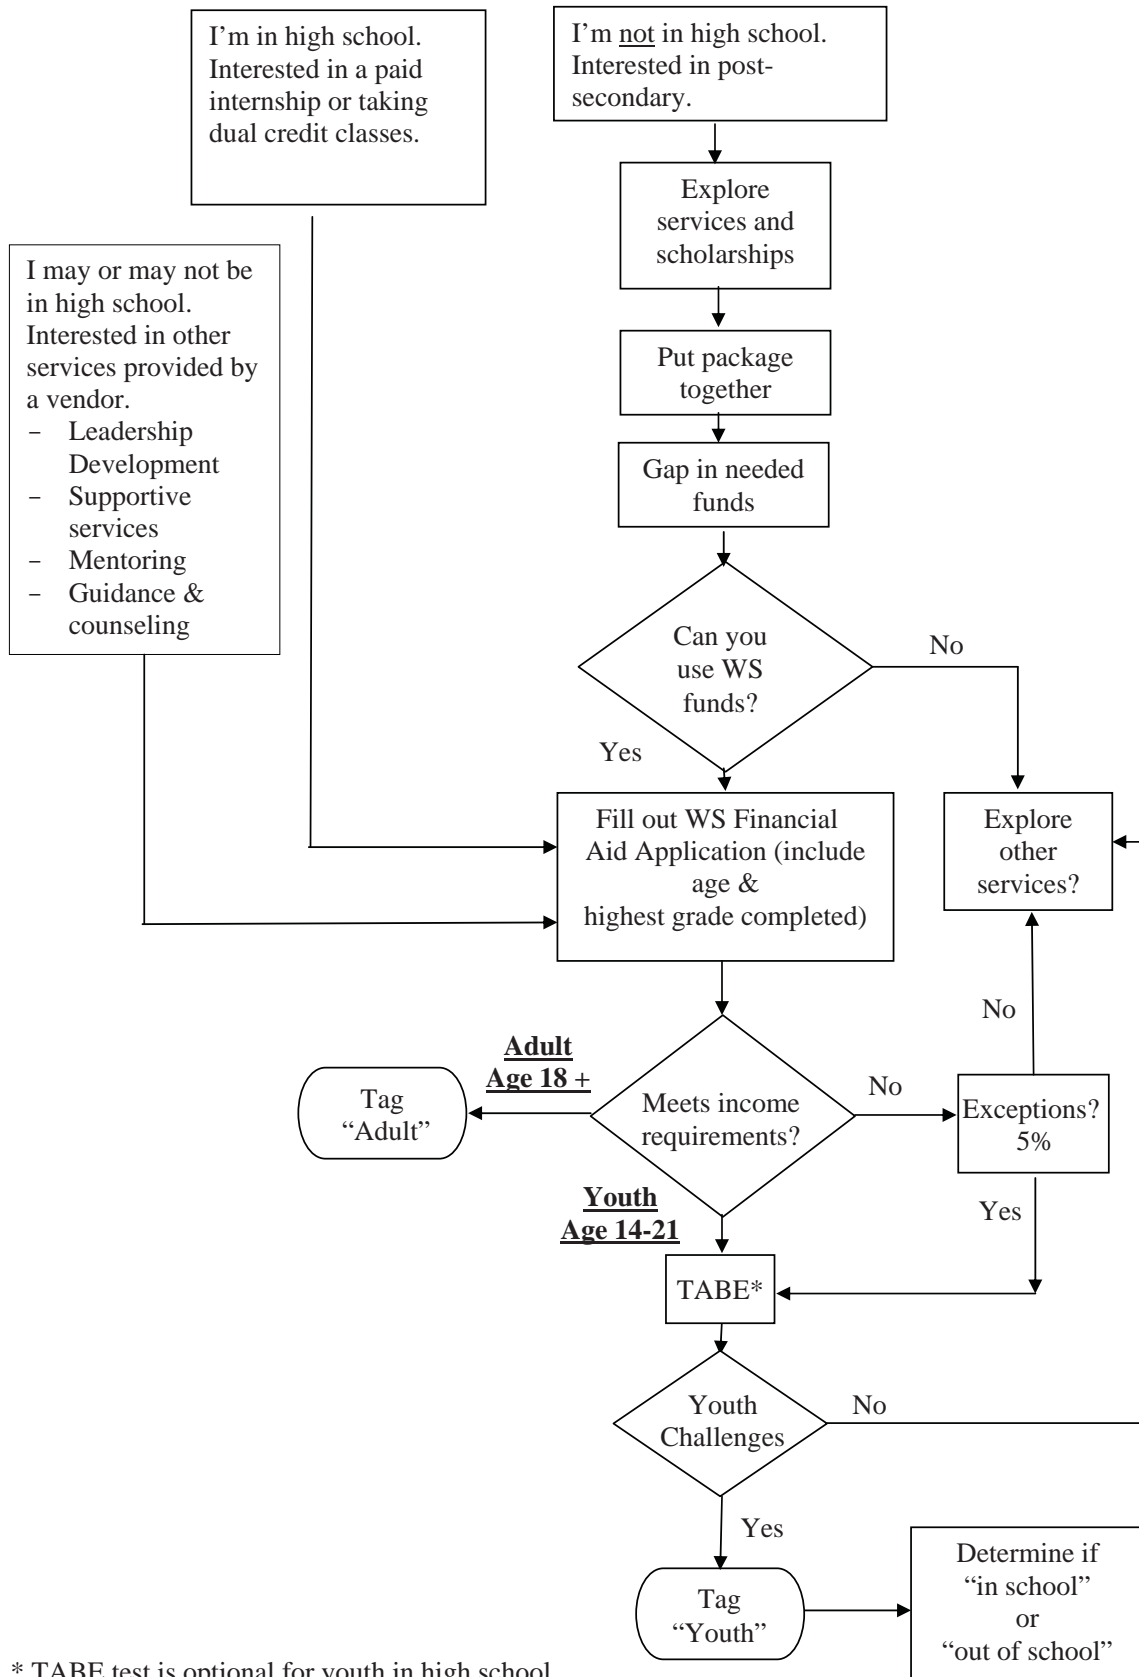

TAGGING YOUTH FLOW CHART

* TABE test is optional for youth in high school.