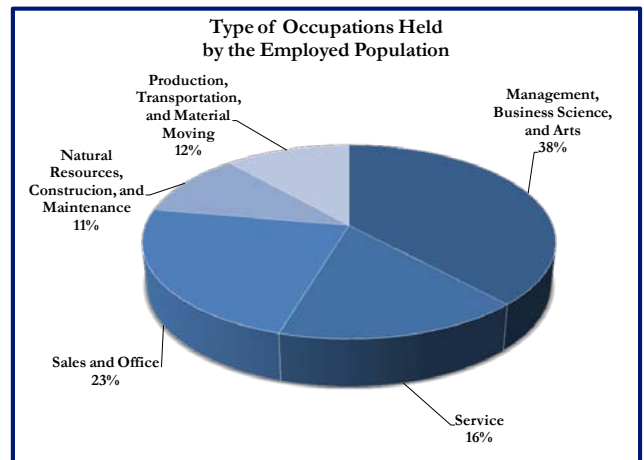

Size Class of Employers (2008)

Employees per Firm	Number of Firms
Total	5,157
1-19	4,419
20-99	636
100-499	95
>499	7

Race Statistics of the Population 2010

Total Population	291,309	100.0%
White, Not Hispanic	172,652	59.3%
Black or African American, Not Hispanic	39,229	13.5%
American Indian, Not Hispanic	1,180	0.4%
Asian, Not Hispanic	8,515	2.9%
Some other Race, Not Hispanic	426	0.1%
Two or More Races, Not Hispanic	4,037	1.4%
Hispanic or Latino (of any race)*	65,270	22.4%

Data Source: U.S. Census Bureau, Bureau of Economic Analysis, and Texas Workforce Commission

*Hispanic Persons are of Mexican, Puerto Rican, Cuban or South American or some other Spanish Origin.