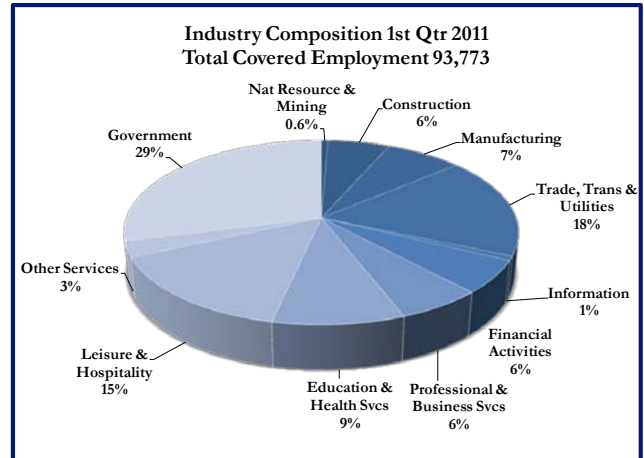

Galveston County Profile

Galveston County is located in East Central Texas and is one of 13 counties in the Gulf Coast Region. Galveston County's 2010 population was 291,309. Galveston is the county seat. Other towns include Texas City, Bacliff and Friendswood. The Trade, Service, State and Local Government Sectors fuel county employment. Galveston County is best known for Galveston Island, a popular recreational and summer vacation spot. The average unemployment rate in Galveston County for 2011 was 9.1 percent.

Per Capita Personal Income (2009)

$41,621 ranking 26th in the State and was 108 percent of the State average, $38,609. The annual growth rate over the past 10 years was 4.3 percent as compared to 3.9 percent for the State and 3.4 percent for the nation.

Total Personal Income (2009)

$11,937,436,000 ranking 14th in the State with an annual growth rate over the past 10 years of 5.8 percent as compared to 5.8 percent for the State and 4.4 percent for the nation.

Median Household Income (2010)

$57,124

Major Employers

American National Ins Co
BP Products North America
Clear Creek ISD
Dickinson ISD
Galveston ISD
Landry's Inc.
Moody Gardens
Texas City ISD.
UTMB
Wal-Mart Associates Inc