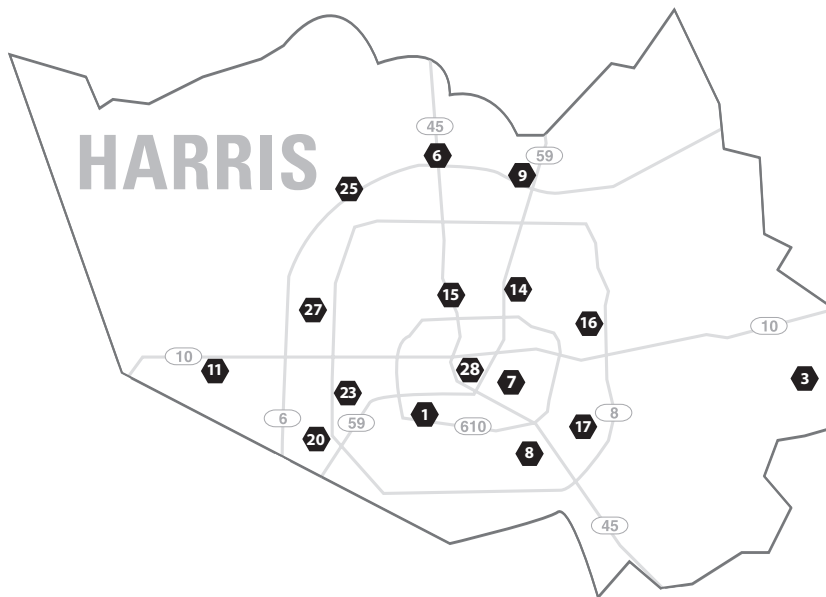

Career Office LOCATIONS

Workforce Solutions is an equal opportunity employer/
program. Auxiliary aids and services are available
upon request to individuals with disabilities.

Texas Relay Numbers:
1-800-735-2989 (TDD) • 1-800-735-2988 (voice) • 711